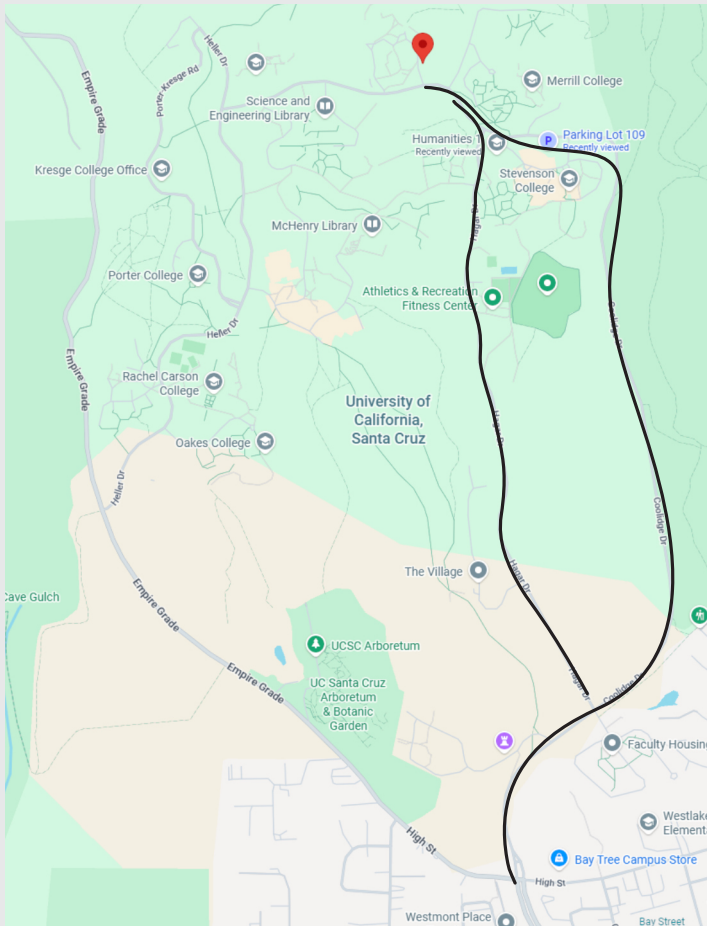

Central American Report Back: In Defense of Land & Dignity

Namaste Lounge

[702 College Nine Rd](#)
[UC Santa Cruz](#)
[Santa Cruz, CA](#)

Instagram:
[@crj_ucsc](#)

Website:
[crjucsc.com](#)

April 7th, 2026, 4-6pm

Namaste Lounge is located in College 9 off of College Nine Rd.

From base of campus (Bay and High St.) go straight. You can then either turn left on Hagar or continue going straight on Coolidge, which will turn into McLaughlin when you reach the bend. To get to College Nine Rd, you will turn right off of McLaughlin. Namaste Lounge is one of the first buildings you'll see on the road.

Additional Resources/Info:
[UCSC Parking Map \(PDF\)](#)
[Interactive Parking Map](#)
[ParkMobile Spot/Lot Locator](#) (Search "Namaste Lounge", toggle "Search Zones")

Parking: ▲
Nearby lots with ParkMobile spaces (non-permit, pay-to-park):

- Lot 164
- Lot 165
- Lot 156
- Lot 154
- Lot 111A/B
- Lot 139A/B

Further Lots ▲
Further from Namaste Lounge but within a 10-15 minute walk

- Lot 112 (Core West Structure)
- Lot 119
- Lot 109
- Lot 107

Note: ParkMobile spaces are indicated by signage. Parking in spots designated for permit parking may result in tickets and fines.